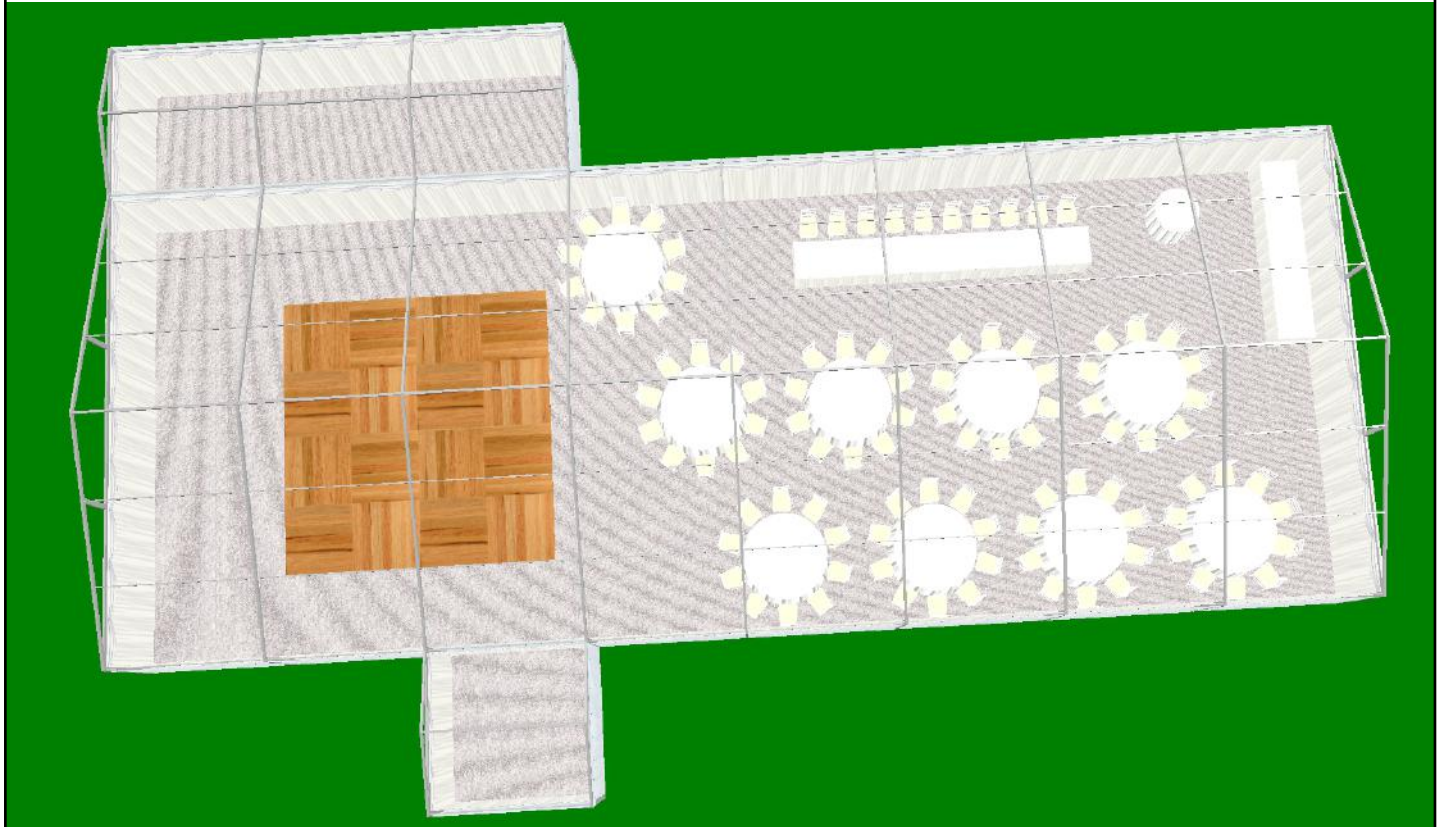

The Marquee Hire Company

Client	9m x 24m 100 seated,T table, 3mx9m Ct, 3mx3m Porch	Event ref	9m x 24m 100 seated,T table, 3mx9m Ct, 3mx3m Porch			
Event title		Drawing number		Drawn By		
Venue	Event date (s)	Structure size		Date	01/05/2015	