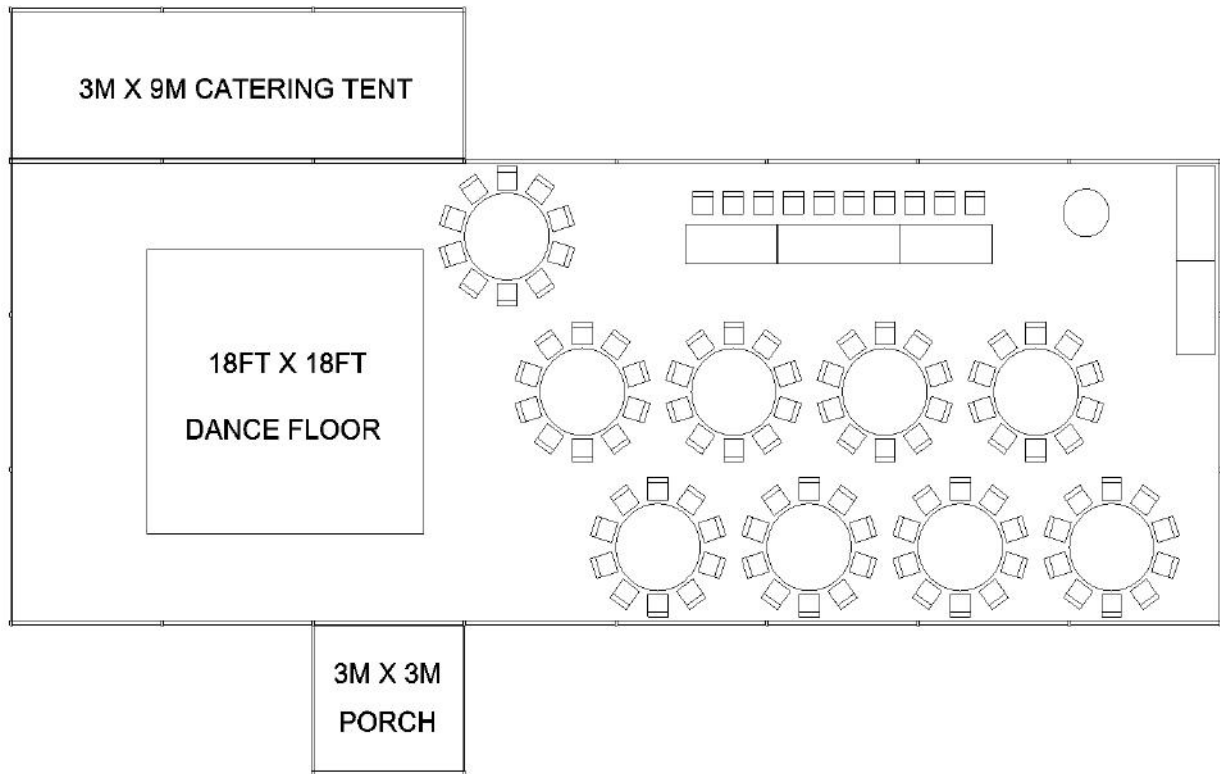

The Marquee Hire Company

Client	9m x 24m 100 seated,T table, 3mx9m Ct, 3mx3m Porch	Event ref	9m x 24m 100 seated,T table, 3mx9m Ct, 3mx3m Porch			
Event title		Drawing number		Drawn By		
Venue	Event date (s)	Structure size		Date	01/05/2015	