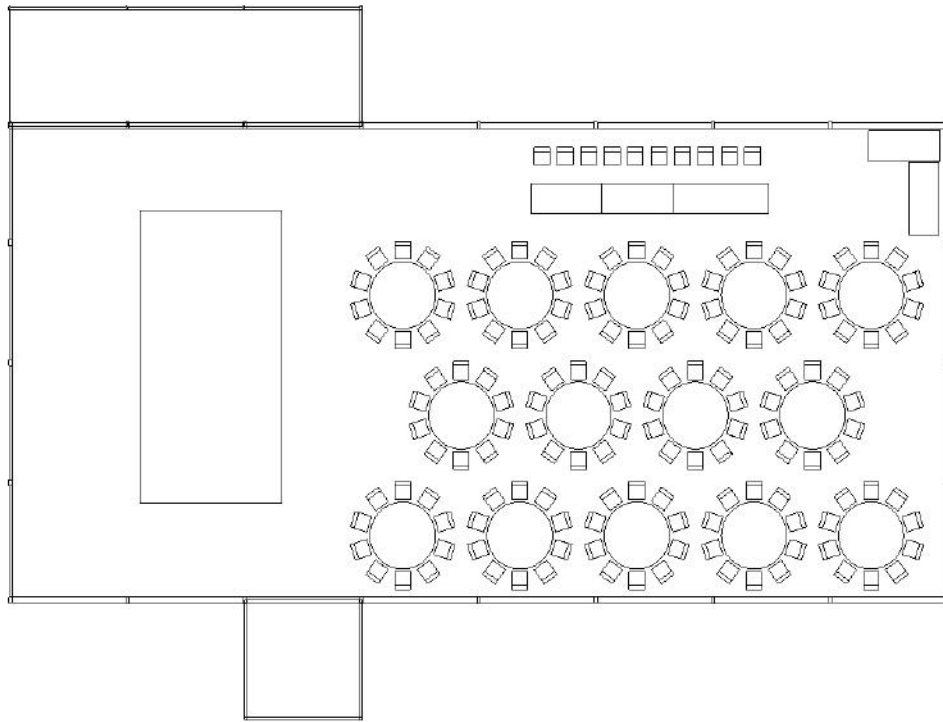

The Marquee Hire Company

Client	12m x 24m, 150 Seated, Top T, 3m x 9m CT, 12ft x 24ft	Event ref	12m x 24m, 150 Seated, Top T, 3m x 9m CT, 12ft x 24ft DF			
Event title		Drawing number		Drawn By		
Venue	Event date (s)	Structure size		Date	30/10/2015	