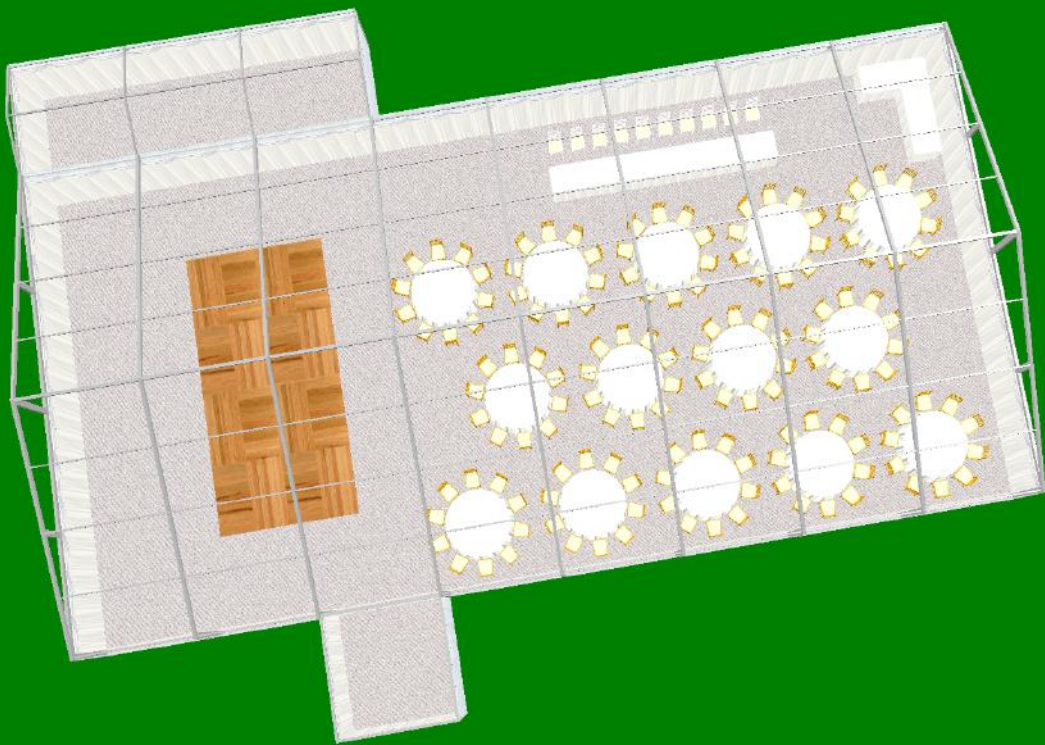

The Marquee Hire Company

Client	12m x 24m, 150 Seated, Top T, 3m x 9m CT, 12ft x 24ft	Event ref	12m x 24m, 150 Seated, Top T, 3m x 9m CT, 12ft x 24ft DF			
Event title		Drawing number		Drawn By		
Venue	Event date (s)	Structure size		Date	30/10/2015	